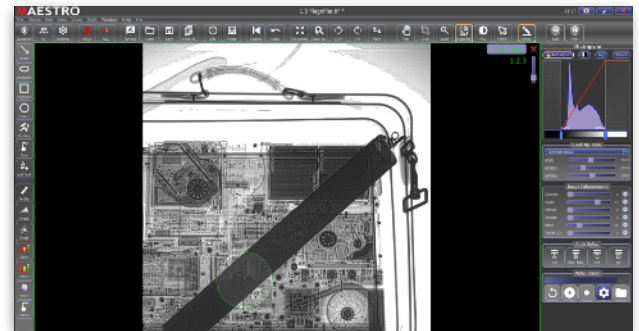

Dereo UP SPECIFICATIONS

MODEL	TECHNOLOGY	ACTIVE AREA (cm)	PIXEL (μm)	GREY LEVEL (bit)	EXTERNAL DIMENSIONS (mm)	WEIGHT (kg) <i>battery included</i>
Dereo UP 2530	@-Si	25 x 30	100	16	412 x 321 x 17	2.8
Dereo UP 3643	@-Si	36 x 43	100	16	543 x 430 x 17	4.0

Maestro SOFTWARE

- Software interfaces developed **by and with field users**
- **Maestro Touch** for touchpads and **Maestro** for laptops
- Very **intuitive** software interfaces. Access to all key tools of **Maestro Touch** with your thumbs and with one click mouse on **Maestro**
- Zoom in / out, screen adjustment, rotation, horizontal and vertical flip, cropping, ...
- Access to the LUT (look-up-table)
- Black and white reversal
- Annotations
- **Real time magnifier**
- **Real time** filters (ACUITY, Defect, Contrast, Edge, Noise reduction, ...)
- Smart measurement tools
- Bad pixels map
- Control of many X-ray generator brands and models
- Any language available upon request
- **X-RIS** is open to discuss the development of new software tools

Dereo UP ACCESSORIES

X-RIS makes your job easy and supplies :

- Bipods and tripods
- 40m cable reel (designed by **X-RIS** for minimization)
- Carrying case and backpack
- Touchpad (IP65, MIL-STD810G, 10,1" - 16 : 10 sunlight readable full HD screen)
- Laptops (regular and rugged)
- **Golden Engineering** portable battery powered X-ray generators X-RS3 : 270 kV, battery powered

www.xris.eu